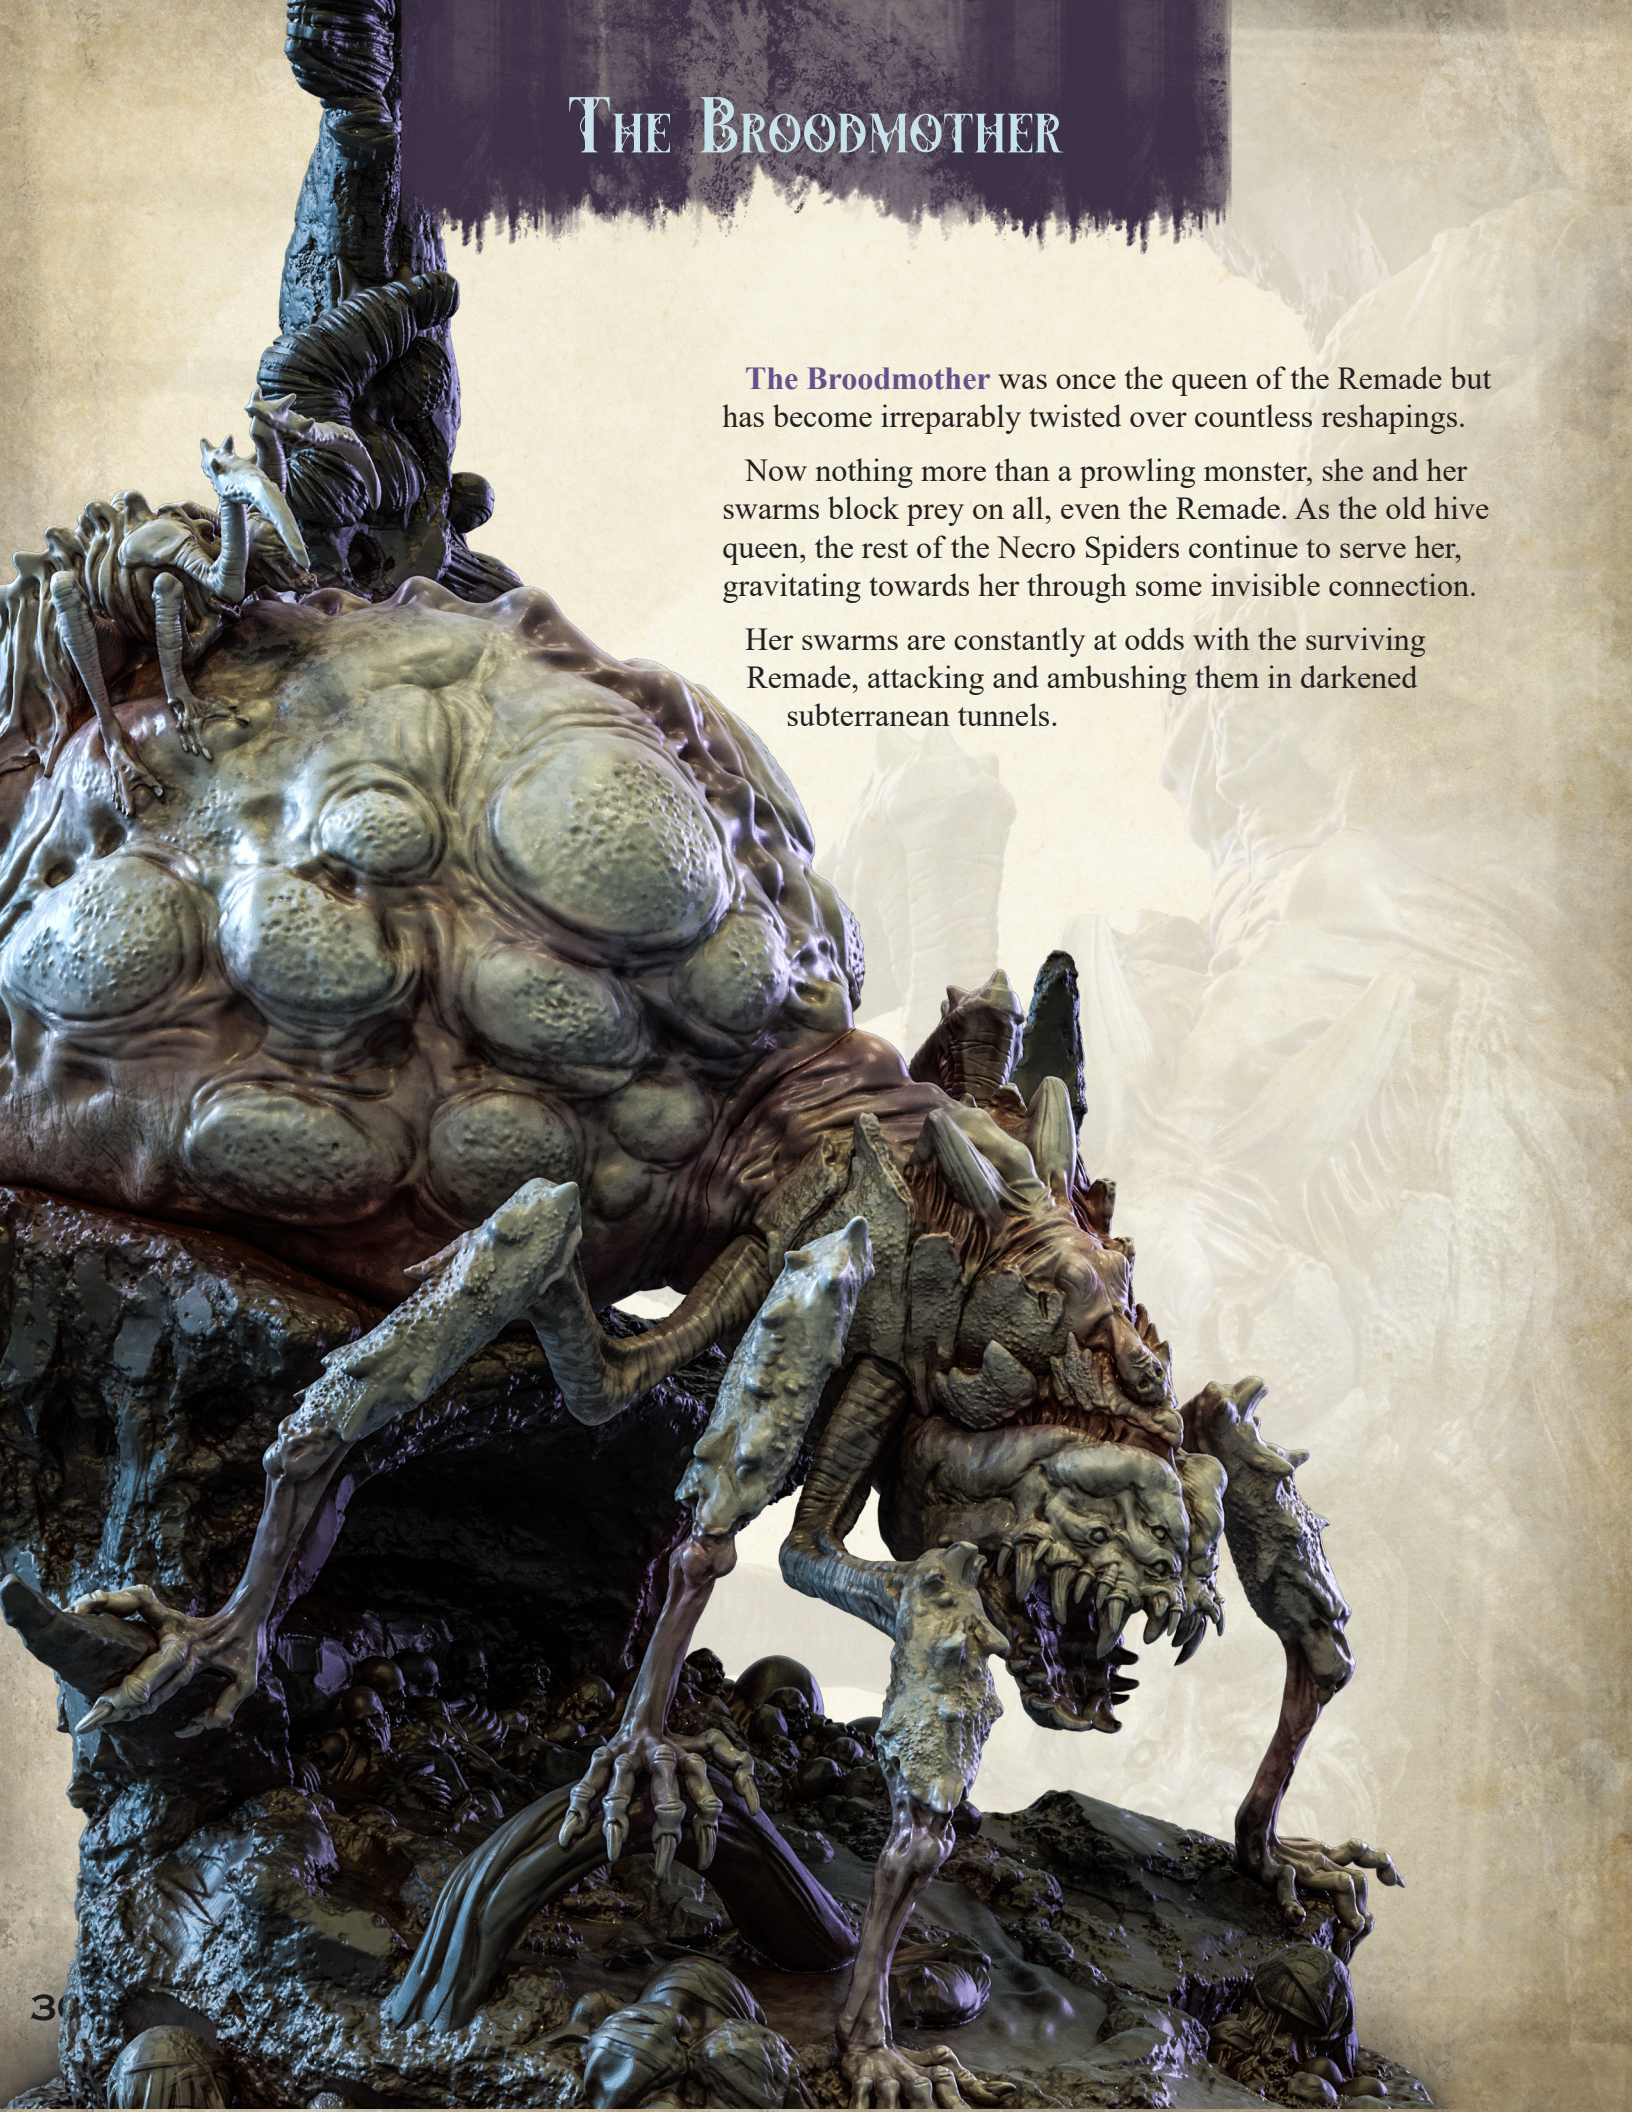

While much of her Remade are twisted and barely recognizable flesh-things, the Triumvirate stands out as a unique creation.

The Fleshsmith has sought to combine the greatest of warriors together, generals and lieutenants, their merged minds and additional limbs allow them to share their strength and combat experience.

THE BROODMOTHER

The Broodmother was once the queen of the Remade but has become irreparably twisted over countless reshapings.

Now nothing more than a prowling monster, she and her swarms block prey on all, even the Remade. As the old hive queen, the rest of the Necro Spiders continue to serve her, gravitating towards her through some invisible connection.

Her swarms are constantly at odds with the surviving Remade, attacking and ambushing them in darkened subterranean tunnels.

THE BROODMOTHER

ADVENTURE SUMMARY

THE DARK DESCENT

Skittering horrors and hybrid monstrosities inhabit the lightless places below Doaden's surface.

Subterranean caverns are infested with things so horrifying that we can only pray they never see the light of day.

In these dark places, these lightless realms of the Necro Spiders, the Broodmother reigns supreme. A nightmare monstrosity, her chittering swarms spill forth from every earthen orifice, every tunnel opening or darkened pit, or from the bodies of the unfortunate travelers that delve too far below the surface.